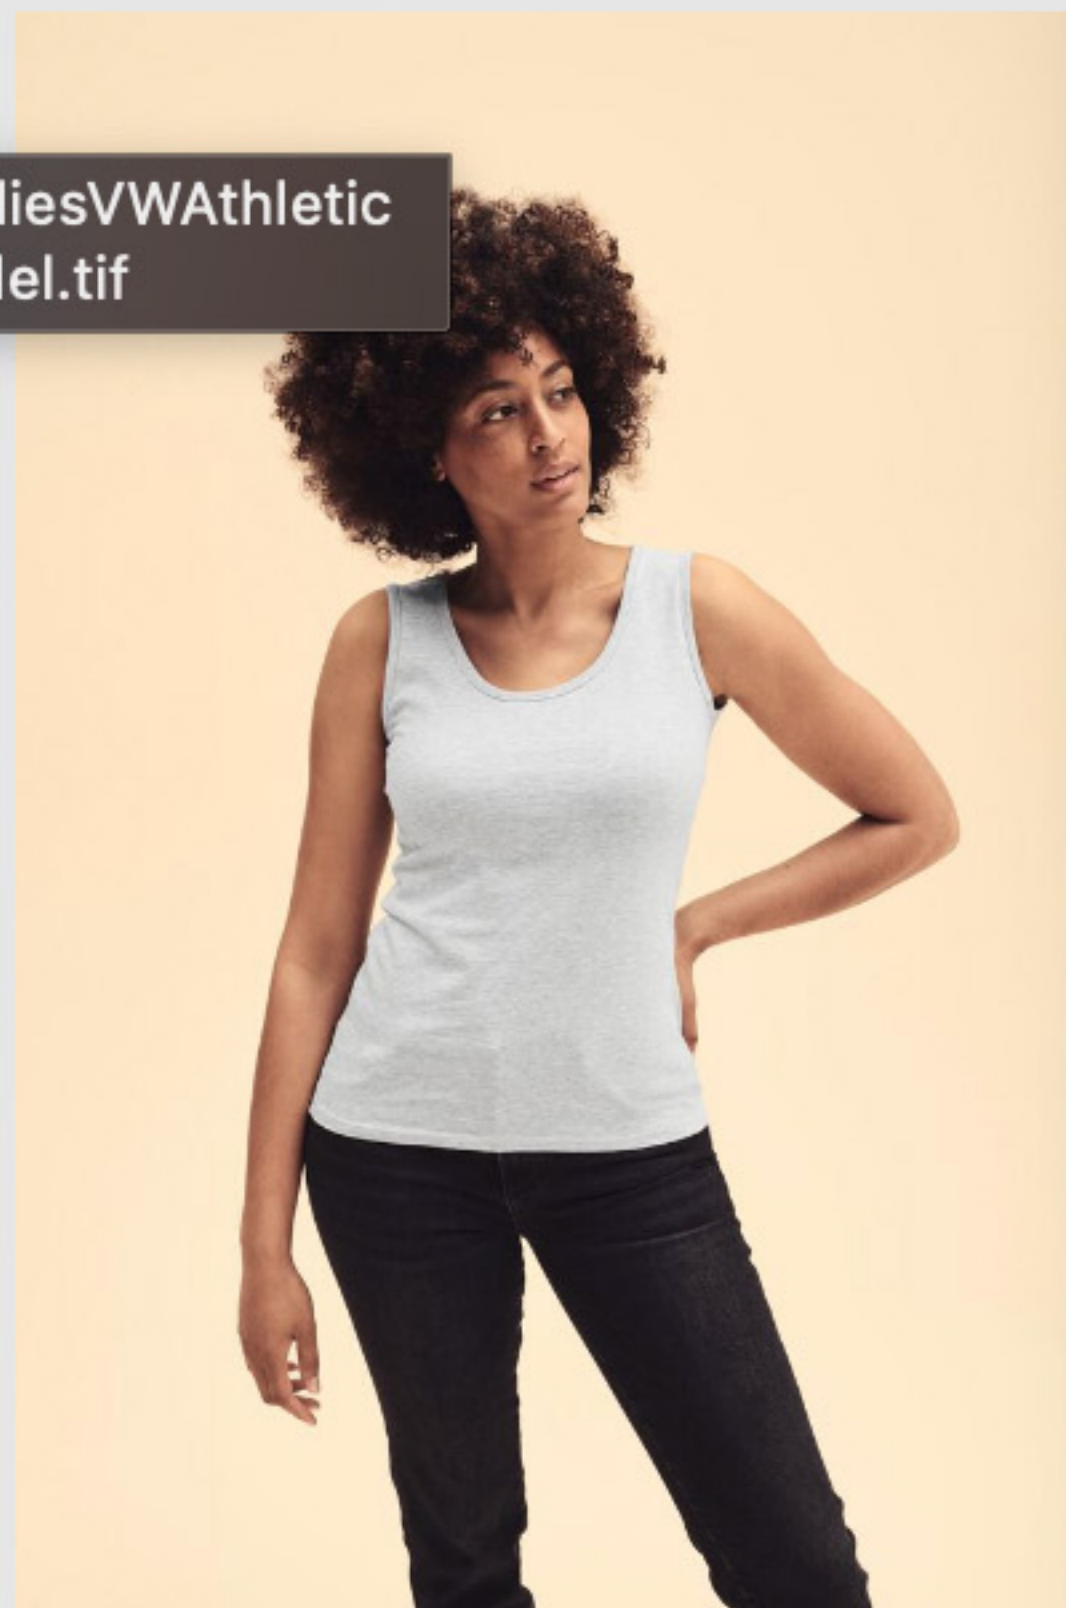

061376094_LadiesVWathletic Vest_0023_model.tif

Care Instructions

Color

- 40 RED
- 30 WHITE
- 36 BLACK
- 94 HEATHER GREY
- AZ DEEP NAVY

LADIES VALUEWEIGHT VEST

061376

100% cotton*

*Heather Grey 97% cotton, 3% polyester

White - 160gm/m²

Colour - 165gm/m²

XS - 2XL

72

- Self-fabric binding to neck and armholes
- Shaped side seams for a feminine fit
- Fine knit gauge for enhanced printability

Productsize

Sizes	Body Width (cm)*	Body Length (cm)**
M	43.5	64.0
2XL	51.0	67.0
L	46.0	65.0
S	41.0	63.0
XL	48.5	66.0
XS	38.5	62.0

*Measure across garment 1cm down from armholes

**Measure from highest point of shoulder to bottom edge of garment